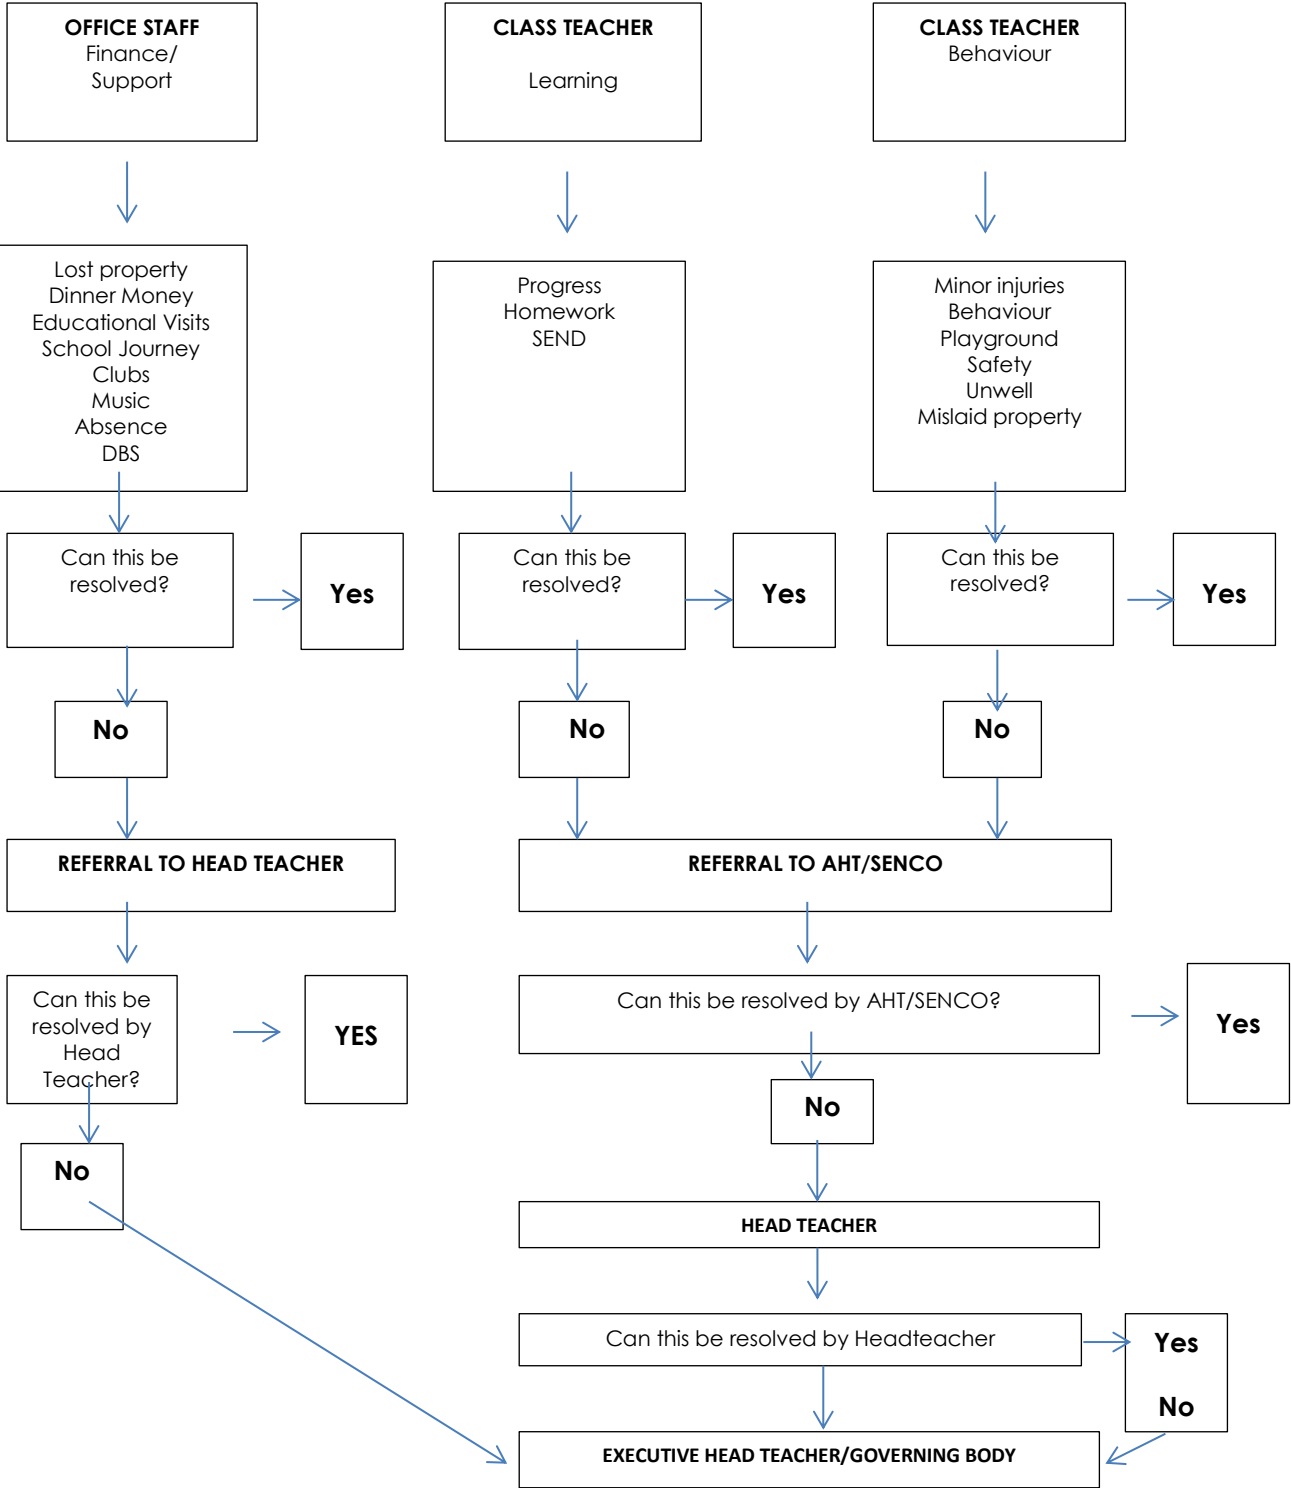

Deansfield Primary School Home/School Communication Map

EHT Executive Headteacher Mrs Jo Gordon
HT Associate Headteacher Mrs Janis Blyth
AHT Assistant Headteacher Mr Joe Leslie, Mrs Janice Lewis, Mrs Karen Baldwin, Mr Adam Wilson
SEND Special Educational Need and Disabilities
DBS Disclosure and Barring Service (CRB)