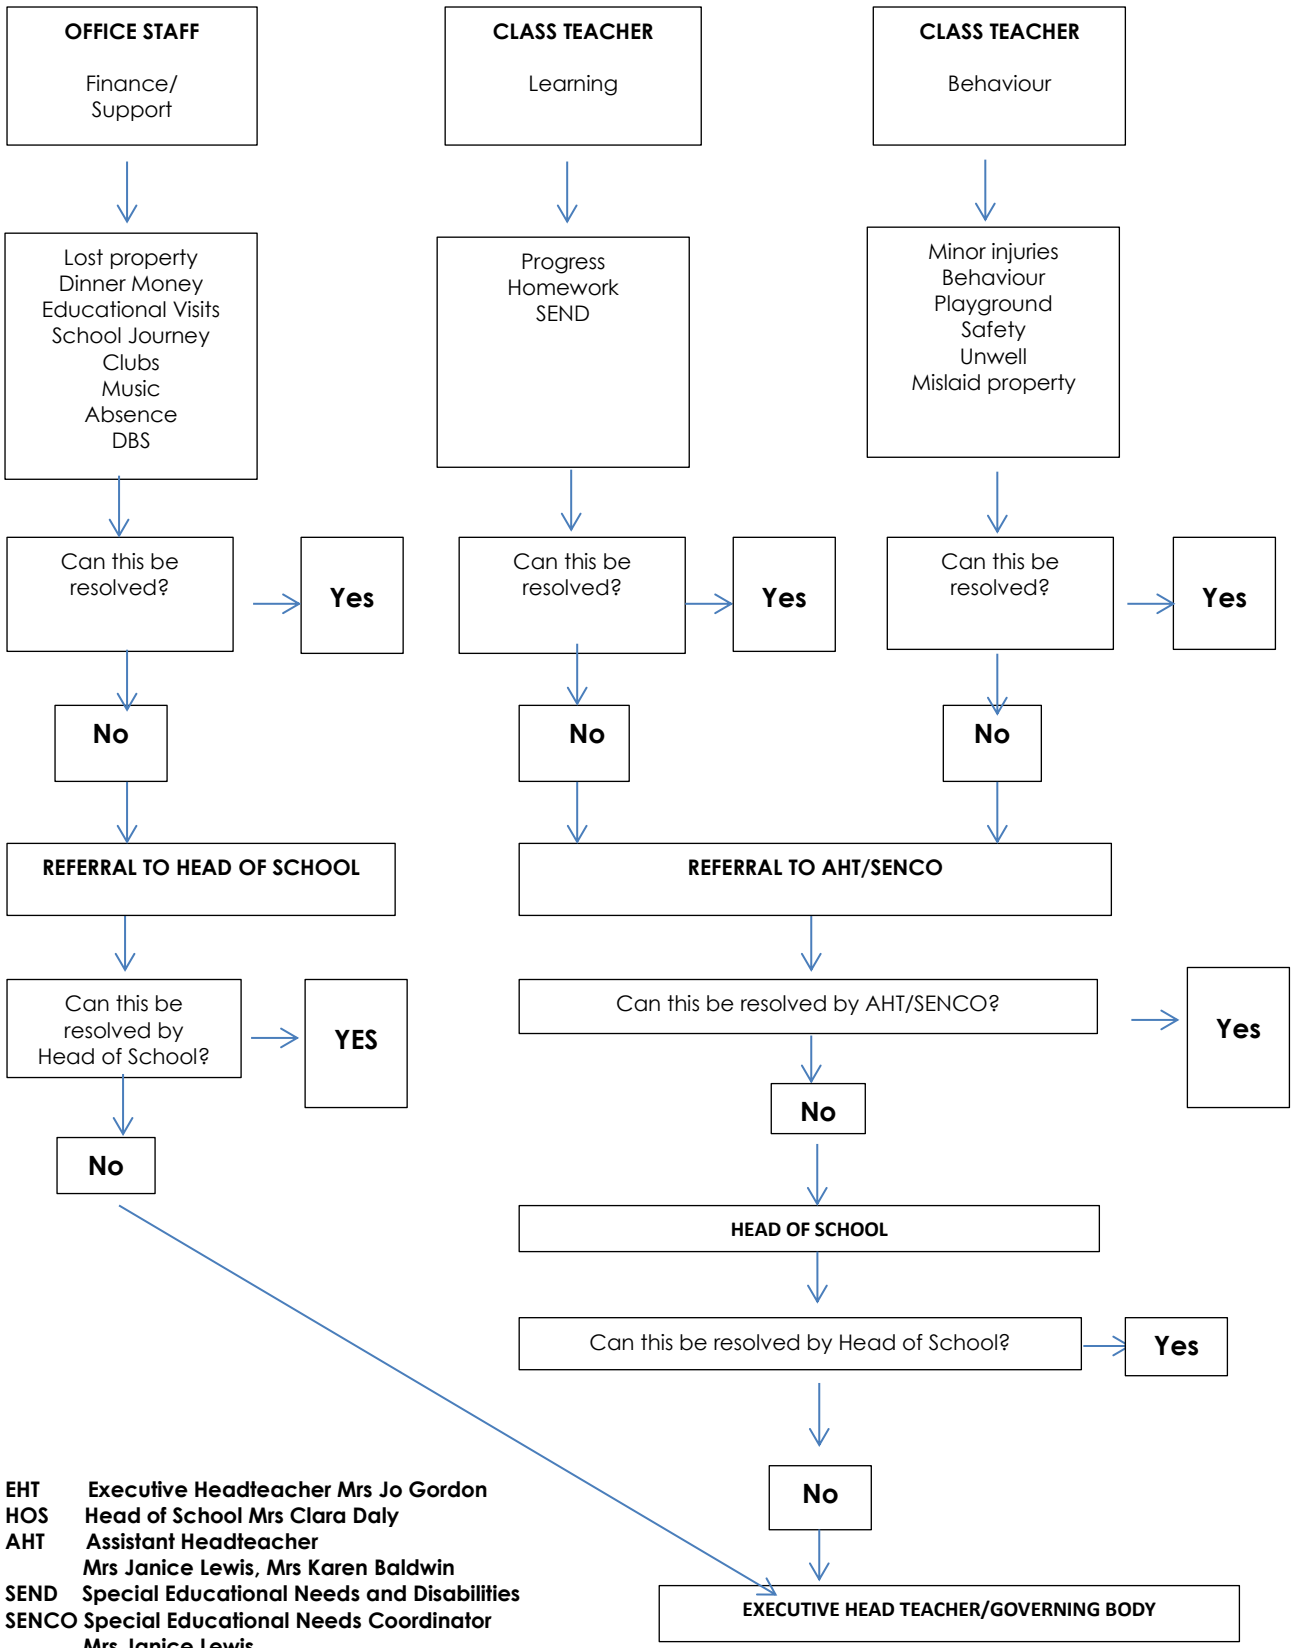

# Deansfield Primary School Home/School Communication Map

- EHT** Executive Headteacher Mrs Jo Gordon
- HOS** Head of School Mrs Clara Daly
- AHT** Assistant Headteacher  
Mrs Janice Lewis, Mrs Karen Baldwin
- SEND** Special Educational Needs and Disabilities
- SENCO** Special Educational Needs Coordinator  
Mrs Janice Lewis
- DBS** Disclosure and Barring Service (CRB)